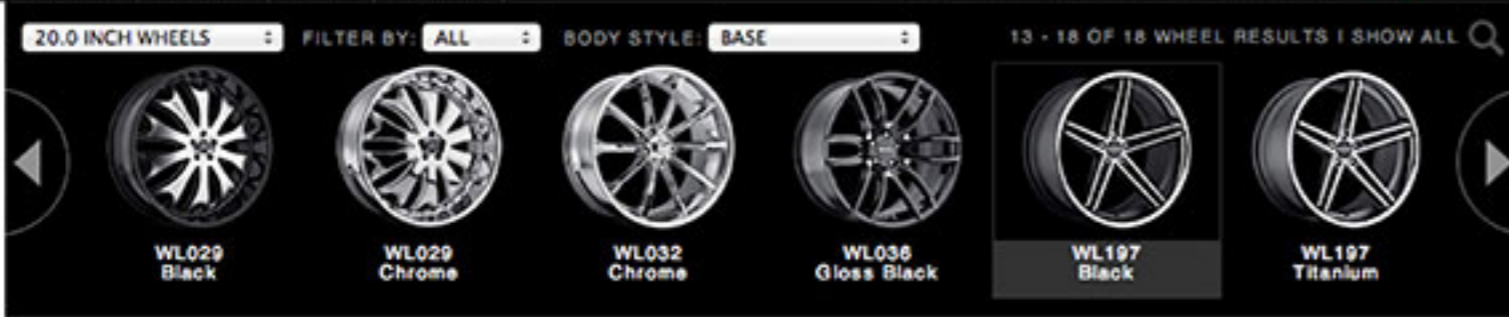

WHEEL PROS WEB SERVICES

CONFIGURATOR

CLICK HERE TO ACCESS ONLINE

Choose from the custom settings to fit your style.

DEALERLINE SOLO LINK

CLICK HERE TO ACCESS ONLINE

Year Make Model
 Diameter Finish

	AR6838852 CASINO 18x8 5x110.00 CHROME (40mm) In Stock		F28222894 (245/40-18) 245/40R18 PT 722 93V 25.7 2454018 In Stock	<table border="1"> <tr><td>Date</td><td>March 24, 2014</td></tr> <tr><td>Part Number</td><td>AR6838852</td></tr> <tr><td>Description</td><td>CASINO 18x8 5x110.00 CHROME (40mm)</td></tr> <tr><td>Offset</td><td>40 mm</td></tr> <tr><td>Size</td><td>18" x 8"</td></tr> <tr><td>Load Rating</td><td>1600 lbs</td></tr> <tr><td>Cap #</td><td>1242100041</td></tr> <tr><td>Cap Screw #</td><td>NONE</td></tr> <tr><td>Finish Warranty</td><td>ONE YEAR FINISH WARRANTY</td></tr> <tr><td>Sevensant Warranty</td><td>LIFETIME WARRANTY</td></tr> <tr><td>Certification</td><td>SAI</td></tr> <tr><td></td><td>TPMS Compatible No</td></tr> </table> 	Date	March 24, 2014	Part Number	AR6838852	Description	CASINO 18x8 5x110.00 CHROME (40mm)	Offset	40 mm	Size	18" x 8"	Load Rating	1600 lbs	Cap #	1242100041	Cap Screw #	NONE	Finish Warranty	ONE YEAR FINISH WARRANTY	Sevensant Warranty	LIFETIME WARRANTY	Certification	SAI		TPMS Compatible No
Date	March 24, 2014																											
Part Number	AR6838852																											
Description	CASINO 18x8 5x110.00 CHROME (40mm)																											
Offset	40 mm																											
Size	18" x 8"																											
Load Rating	1600 lbs																											
Cap #	1242100041																											
Cap Screw #	NONE																											
Finish Warranty	ONE YEAR FINISH WARRANTY																											
Sevensant Warranty	LIFETIME WARRANTY																											
Certification	SAI																											
	TPMS Compatible No																											
	AR88388042240 MAVERICK 18x8 5x110.00 CHROME (40mm) In Stock		F28195812 (225/45-18) 225/45ZR18 FK 452 95Y XL 26 2254518 In Stock																									
	AR88787542245 AXL 18x7.5 5x110.00 CHROME (45mm) In Stock		N203-280 (225/45-18) 225/45R18 INVO 91W 25.98 2254518 In Stock																									
	AR88787542445 AXL 18x7.5 5x110.00 SILVER (45mm) In Stock		N203-810 (245/40-18) 245/40ZR18 INVO 97W 25.91 2454018 In Stock																									
	HE82787505242A HE827 18x7.5 5x100.00/5x110.00 CHROME (42mm) In Stock		N210-060 (225/40-18) 225/40ZR18 MOTIVO 92W XL 25.16 2254018 In Stock																									